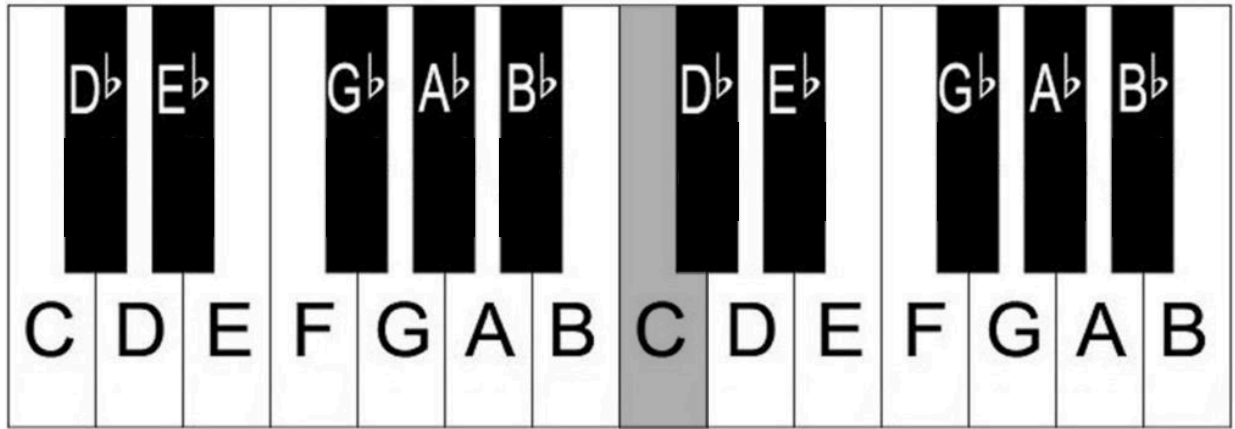

Piano Keys and Notes

Middle C
[C4]

Love Me Tender

Musical notation for the first line of the song. The notes are Eb, Ab, G, Ab, Bb, F, Bb, Ab, G, F, G, Ab. The lyrics are: LOVE ME TEN - DER LOVE ME SWEET NEV - ER LET ME GO

Musical notation for the second line of the song. The notes are Eb, Ab, G, Ab, Bb, F, Bb, Ab, G, F, G, Ab. The lyrics are: YOU HAVE MADE MY LIFE COM-LETE AND I LOVE YOU SO